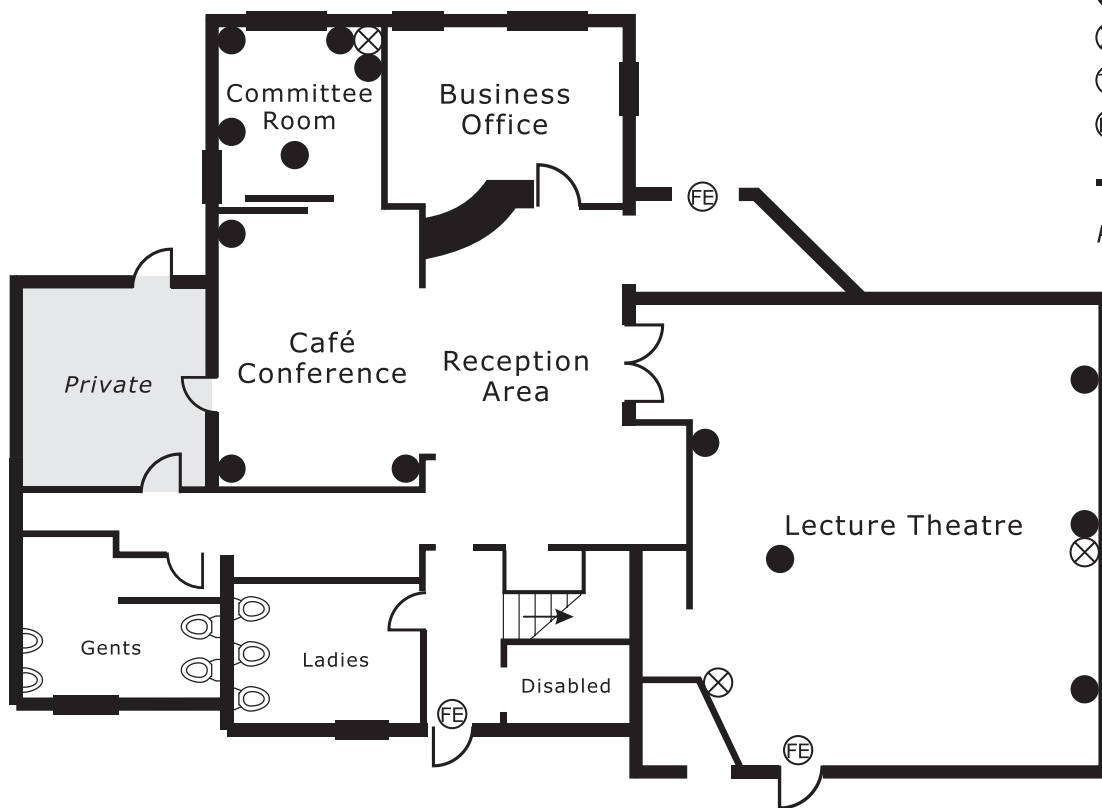

Ground Floor

- Key:
- 13 Amp Socket (Twin)
 - ⊗ Telephone
 - ⓧ TV Socket
 - Ⓢ Fire Exit
 - ▬▬▬ Partition Doors

Plans Not To Scale